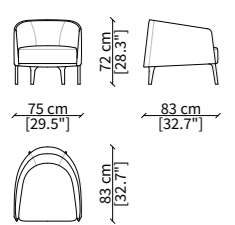

POLTRONA / ARMCHAIR

11504